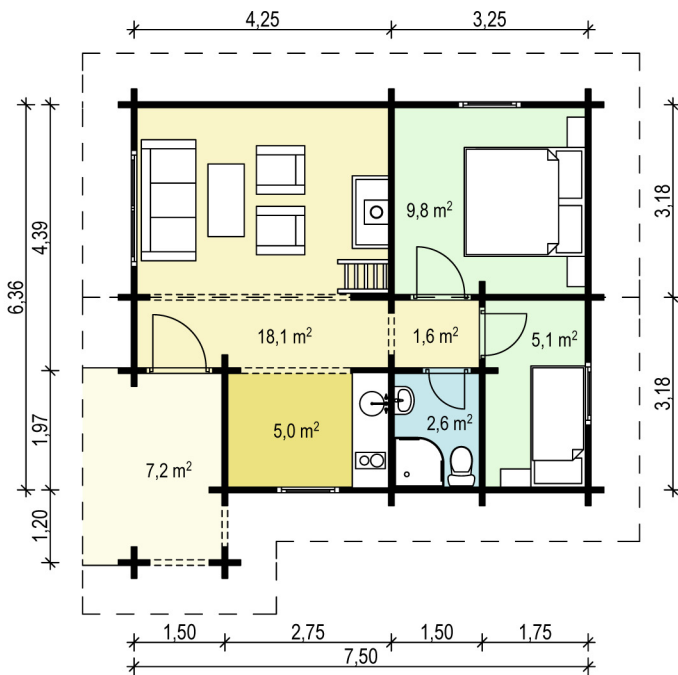

# ML 50

## Mountain Loghome

www.mountainloghome.ee

	27°		42.0 m²	
	2.3 m		17.0 m²	
	4.3 m		7.2 m²	
	66.2 m²			