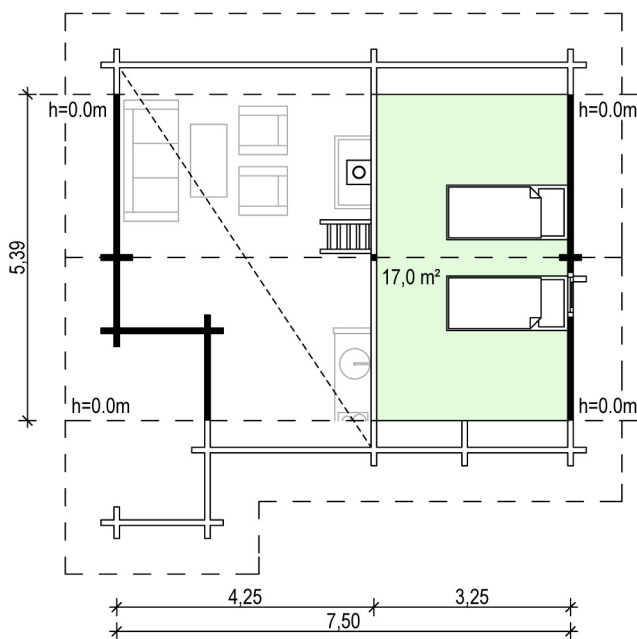

## Mountain Loghome

www.mountainloghome.ee

	27°		42.0 m²	
	2.3 m		17.0 m²	
	4.3 m		7.2 m²	
	66.2 m²			