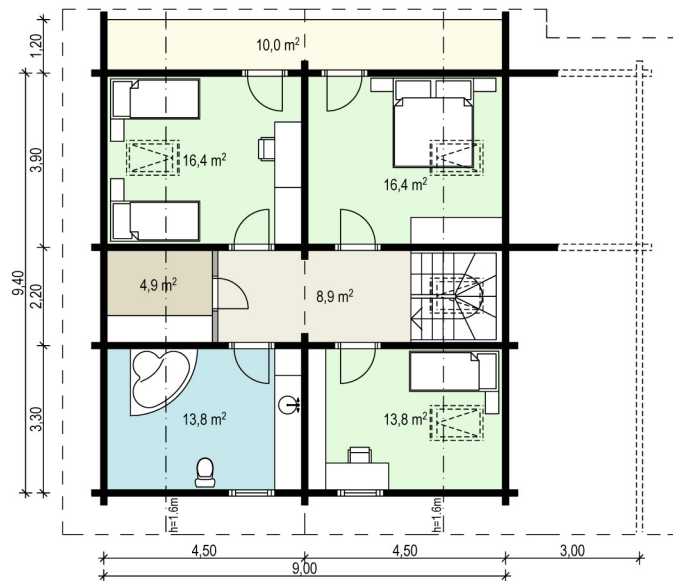

ML 140

Mountain Loghome

www.mountainloghome.ee

	42°		89.4 m²		
	2.8 m		74.2 m²		
	6.6 m		11.0 m²		
	0.7 m		10.0 m²		
	184.6 m²				