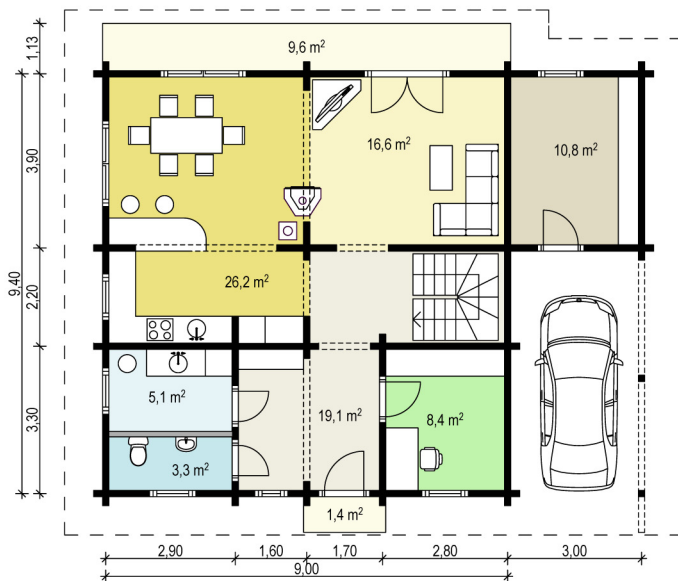

ML 140

Mountain Loghome

www.mountainloghome.ee

	42°		89.4 m²		
	2.8 m		74.2 m²		
	6.6 m		11.0 m²		
	0.7 m		10.0 m²		
	184.6 m²				